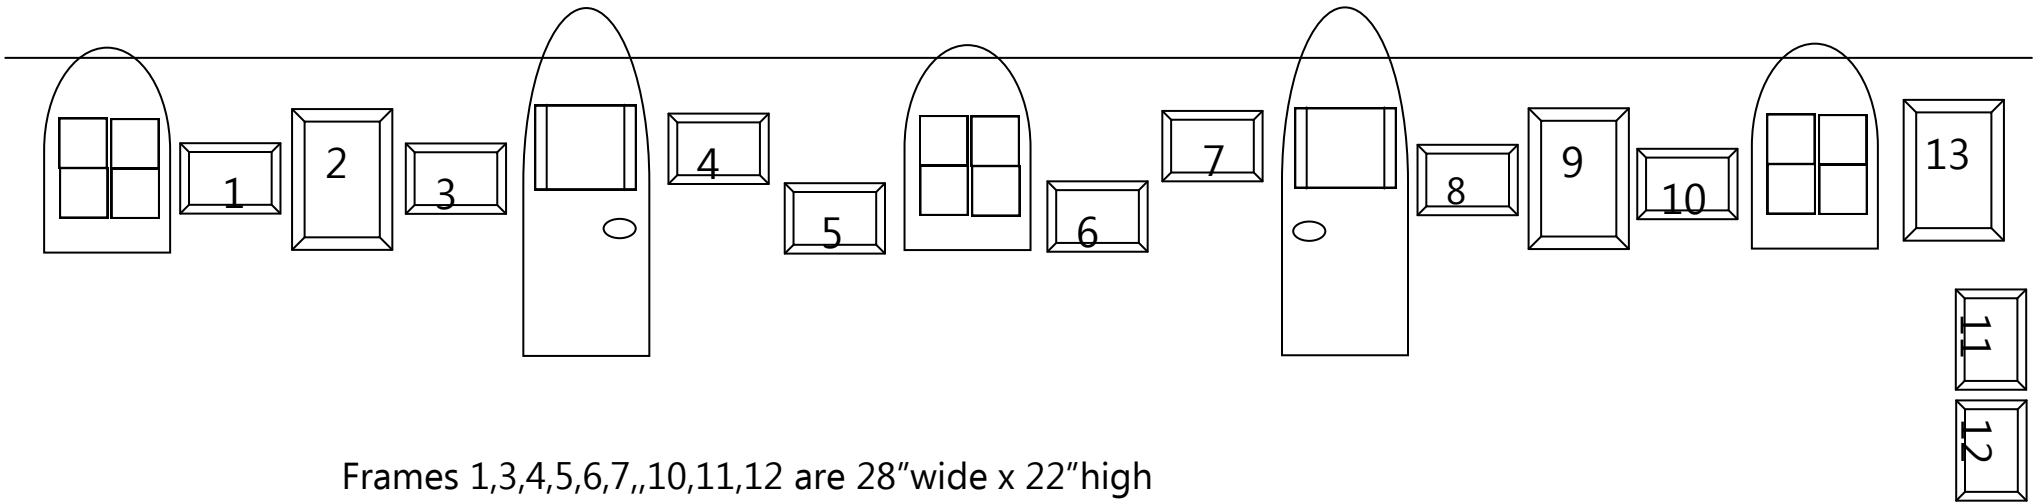

UC Grace Lounge Poster Frames

North Wall

Frames 1,3,4,5,6,7,,10,11,12 are 28"wide x 22"high